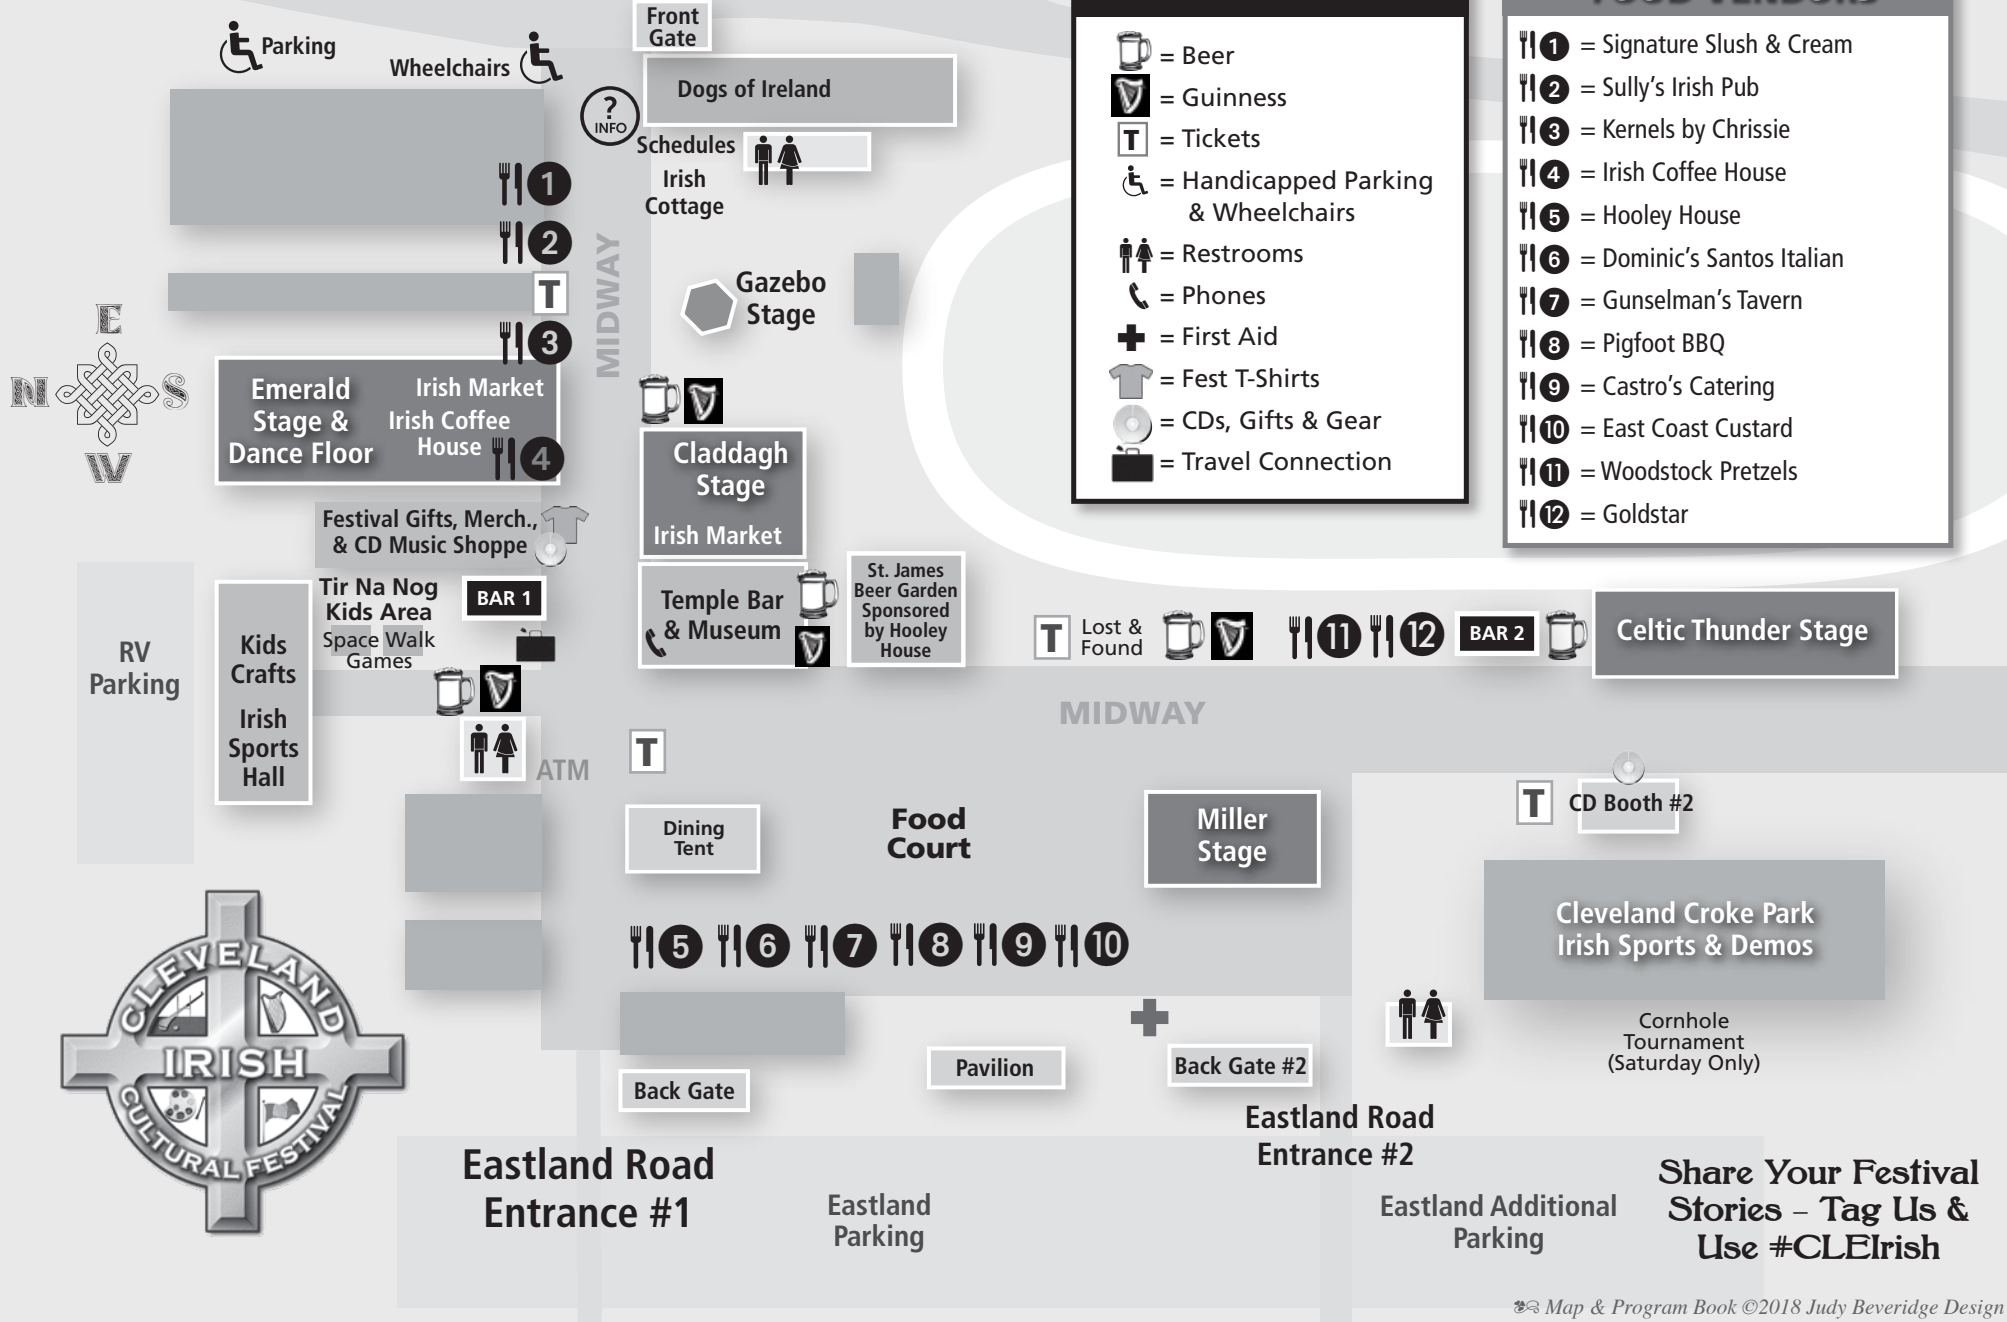

Bagley Road Entrance #1

Bagley Rd. Parking

MAP KEY

- = Beer
- = Guinness
- = Tickets
- = Handicapped Parking & Wheelchairs
- = Restrooms
- = Phones
- = First Aid
- = Fest T-Shirts
- = CDs, Gifts & Gear
- = Travel Connection

FOOD VENDORS

- 1 = Signature Slush & Cream
- 2 = Sully's Irish Pub
- 3 = Kernels by Chrissie
- 4 = Irish Coffee House
- 5 = Hooley House
- 6 = Dominic's Santos Italian
- 7 = Gunselman's Tavern
- 8 = Pigfoot BBQ
- 9 = Castro's Catering
- 10 = East Coast Custard
- 11 = Woodstock Pretzels
- 12 = Goldstar

Map & Program Book ©2018 Judy Beveridge Design

Share Your Festival Stories – Tag Us & Use #CLEIrish