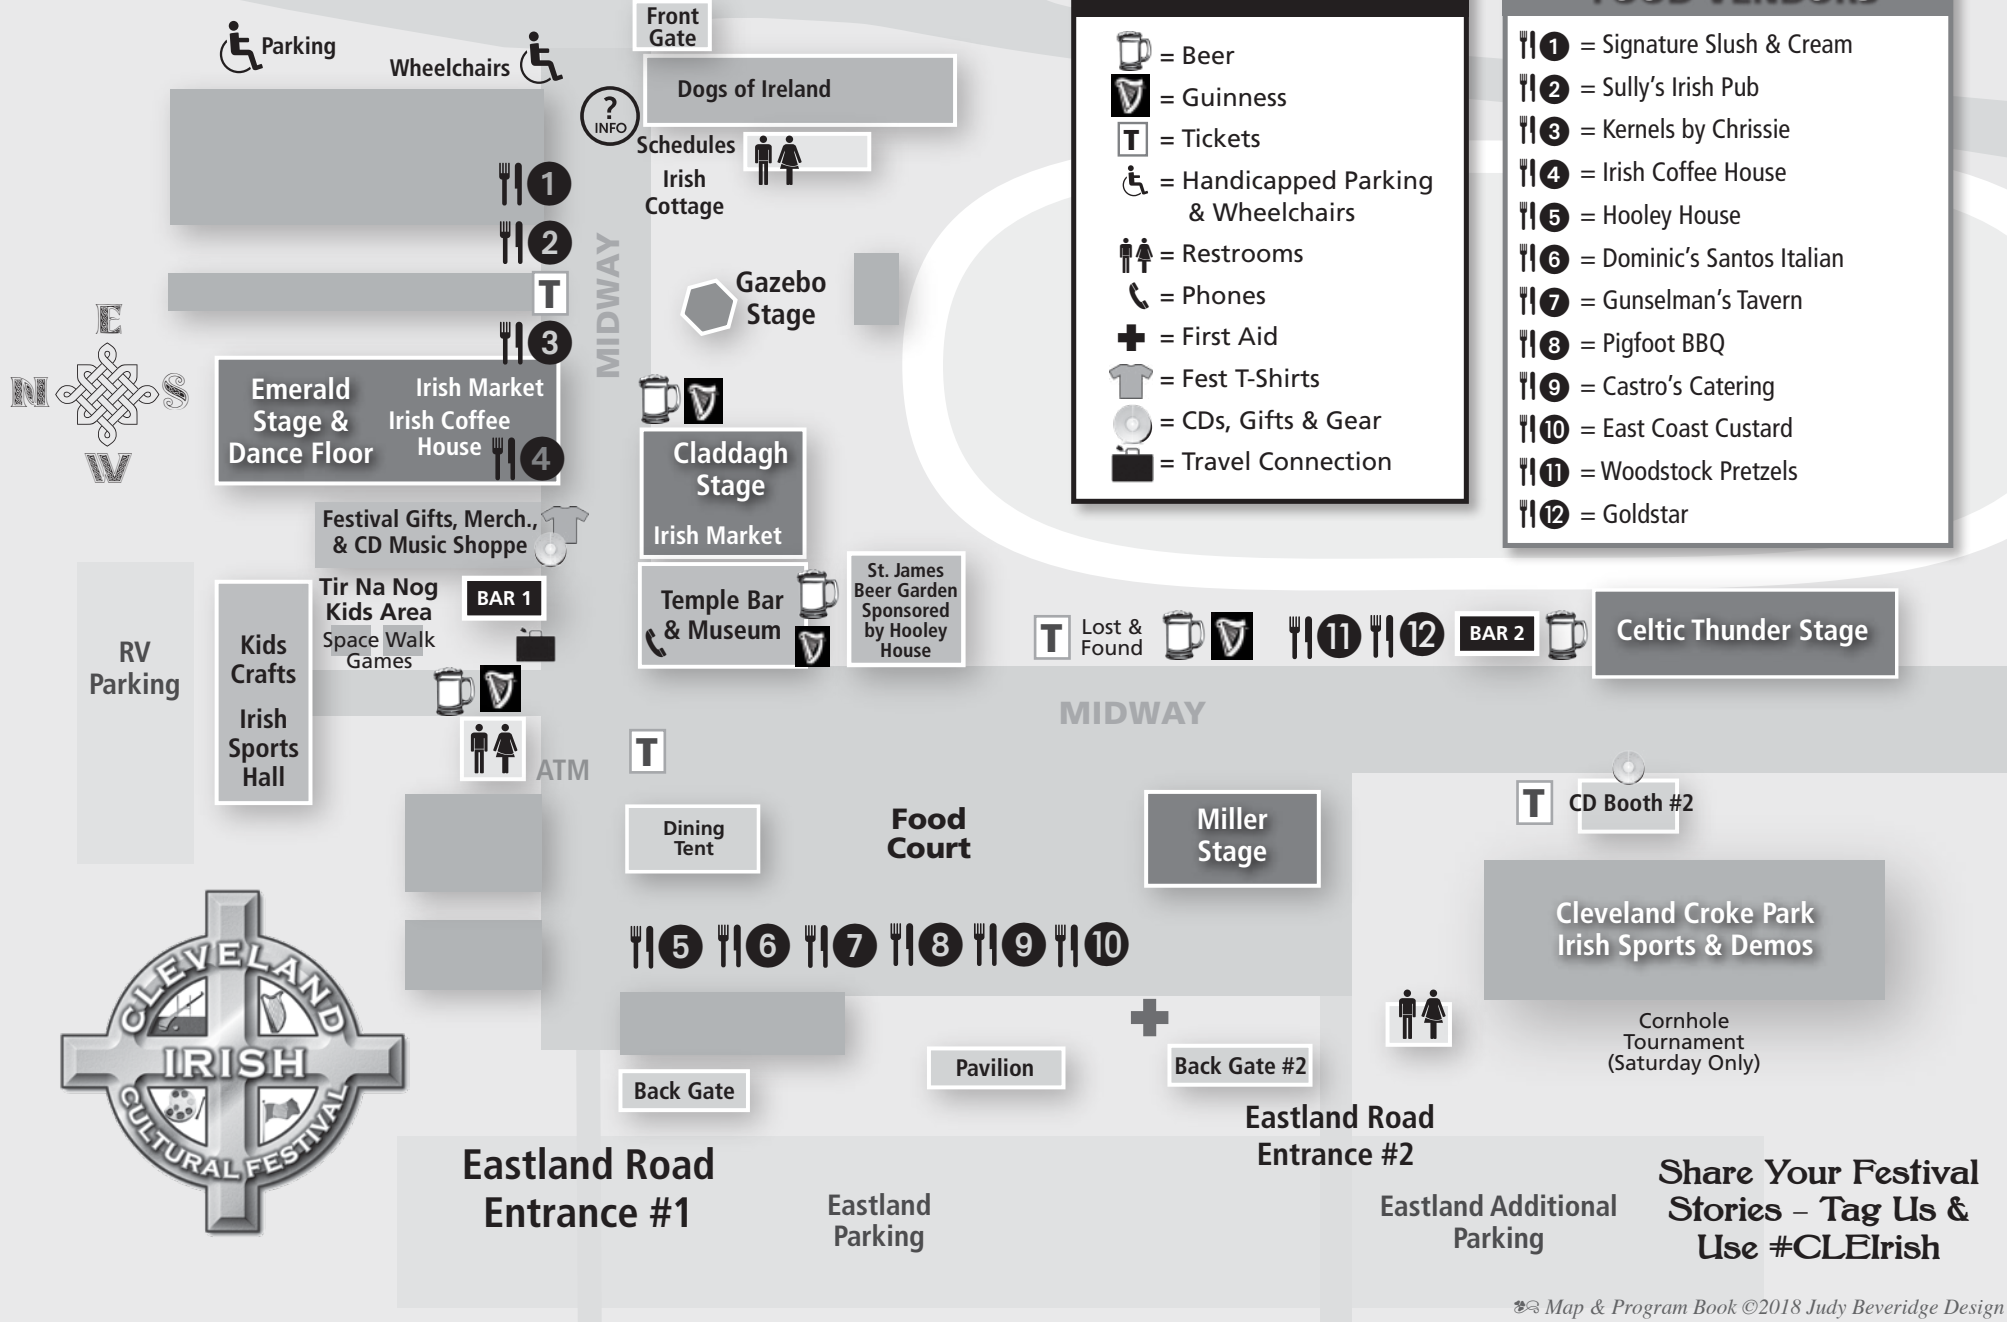

# Bagley Road Entrance #1

Bagley Rd. Parking

## MAP KEY

- = Beer
- = Guinness
- = Tickets
- = Handicapped Parking & Wheelchairs
- = Restrooms
- = Phones
- = First Aid
- = Fest T-Shirts
- = CDs, Gifts & Gear
- = Travel Connection

## FOOD VENDORS

- 1 = Signature Slush & Cream
- 2 = Sully's Irish Pub
- 3 = Kernels by Chrissie
- 4 = Irish Coffee House
- 5 = Hooley House
- 6 = Dominic's Santos Italian
- 7 = Gunselman's Tavern
- 8 = Pigfoot BBQ
- 9 = Castro's Catering
- 10 = East Coast Custard
- 11 = Woodstock Pretzels
- 12 = Goldstar

Share Your Festival Stories – Tag Us & Use #CLEIrish